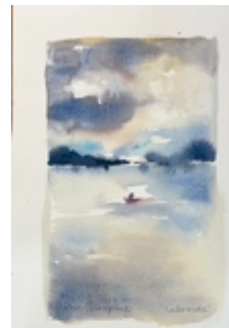

Lakeside

A3

$100

Susie Murphie