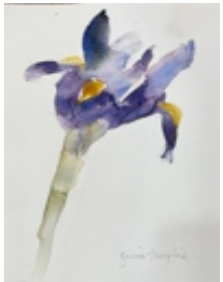

WATERCOLOURS MIXED: WEDNESDAY WATERCOLOURISTS

All watercolours on watercolour paper.

Three Poppies
A2
\$150
Fiona McLoughlin

Tulips
A3
\$100
Fiona McLoughlin

Zinnias
A4
\$100
Gill Halliday

Camellia
A4
\$120
Gill Halliday

Calendulas
A3
\$120
Garnet Evans

Arum Lily
A4
\$50
Susie Murphie

Dutch Iris
A4
\$50
Susie Murphie

Rose
A4
\$120
Monica McDowell

Arum Lily
A3
\$180
Julie Truer

Gerberas in a Bottle
A3
\$240
Julie Truer

Freccias
A3
\$280
Kathie Mason