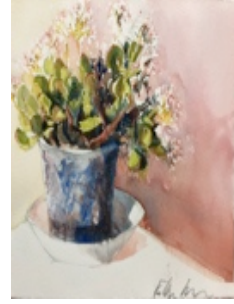

Succulent
A4
$120
Kathie Mason