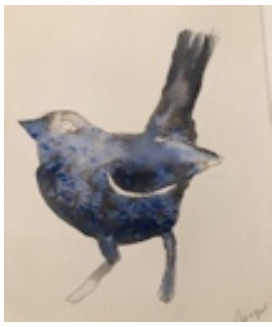

Your Cat
A4
\$200
Kathie Mason

Mother's Love
A4
\$200
Kathie Mason

Fish
A3
\$120
Garnet Evans

Silver Fish
A4
\$120
Monica McDowell

Mussel Shells
A3
\$120
Julie Truer

Stalk
A4
\$80
Jacqui McCarthy

Blackbird

A4