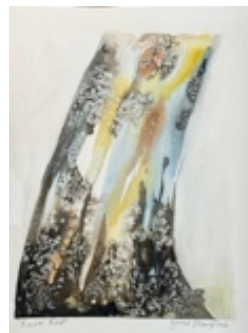

River Red

A3

$100

Susie Murphie