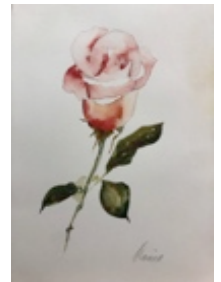

Rose
A4
$120
Monica McDowell