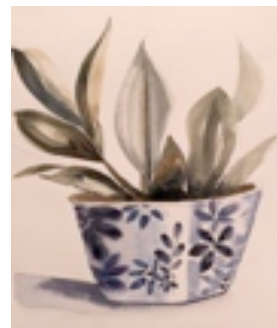

Blue & White Flowerpot

A3

$120

Julie Truer