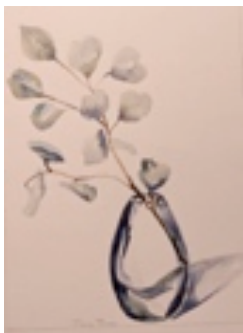

Jacqui McCarthy

Tall Striped Vase

A4

\$50

Susie Murphie

Glass Vase with Leaves

A3

\$100